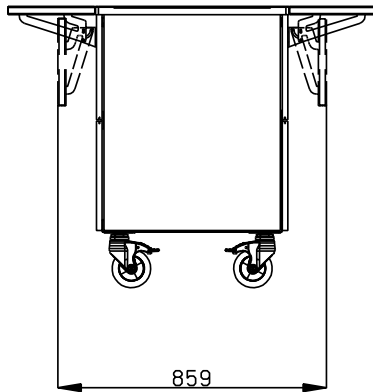

Short Form Specification

Item No. _____

Compact design, ideal for space saving environments. AISI 304 Foldable tray sliders on long sides. Unit mounted on 125 mm wheels 2 swivel and 2 with brakes. Top provides ample displaying or workspace surface. Soft closing doors on operator side. Underneath ambient cupboard with doors. Sturdy body construction with laminated panelings on 4 sides. 900mm worktop height.

Main Features

- Perfect compact design makes it ideal for space saving environments.
- CB and CE certified by a third party notified body.
- Soft closing doors on operator side.
- Available options with online configurator: colors, tray sliders, overshelves, feet/wheels with desired diameter, height 750mm for kids.
- Top provides ample displaying or workspace surface.
- Optional plinth can be installed to cover the feet or the wheels.
- AISI 304 Tray slider in flush mounted stainless steel is installed on long sides and they can also be folded down to facilitate passage of the units through doorways.
- Ideal for servery lines without an operator.
- Unit mounted on 125 mm wheels 2 swivel and 2 with brakes.
- Food introduced at the correct temperature maintains its core temperature according to Afnor Standards.
- Available dimensions: 1, 2, 3, 4 GN.
- Thanks to the sleek, minimalist glass structure, food and dust does not get trapped and the cleaning is made easier.

Construction

- Top in AISI 304.
- Sturdy construction with laminated panelings on 4 sides.

APPROVAL: _____

Front

Side

Top

Key Information:

N° of doors:	2
322047 (F00N4AW00S)	
External dimensions, Width:	1420 mm
External dimensions, Depth:	1180 mm
External dimensions, Height:	900 mm
Net weight:	110 kg
Shipping height:	1100 mm
Shipping width:	900 mm
Shipping depth:	1440 mm
Shipping volume:	1.43 m ³