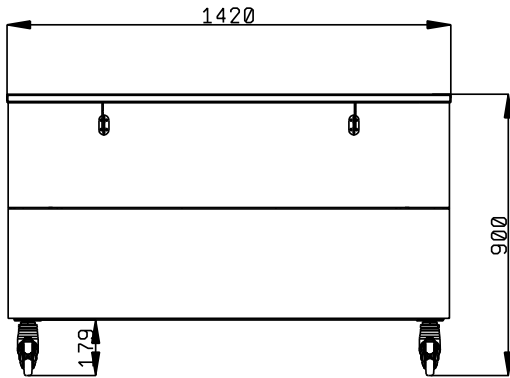

Short Form Specification

Item No. _____

Compact design, ideal for space saving environments. AISI 304 Foldable tray sliders on long sides. Unit mounted on 125 mm wheels 2 swivel and 2 with brakes. Top provides ample displaying or workspace surface. Soft closing doors on operator side. Underneath ambient cupboard with doors. Sturdy body construction with laminated panelings on 4 sides. 900mm worktop height.

Main Features

- Perfect compact design makes it ideal for space saving environments.
- CB and CE certified by a third party notified body.
- Soft closing doors on operator side.
- Available options with online configurator: colors, tray sliders, overshelves, feet/wheels with desired diameter, height 750mm for kids.
- Top provides ample displaying or workspace surface.
- Optional plinth can be installed to cover the feet or the wheels.
- AISI 304 Tray slider in flush mounted stainless steel is installed on long sides and they can also be folded down to facilitate passage of the units through doorways.
- Ideal for servery lines without an operator.
- Unit mounted on 125 mm wheels 2 swivel and 2 with brakes.
- Food introduced at the correct temperature maintains its core temperature according to Afnor Standards.
- Available dimensions: 1, 2, 3, 4 GN.
- Thanks to the sleek, minimalist glass structure, food and dust does not get trapped and the cleaning is made easier.

Construction

- Top in AISI 304.
- Sturdy construction with laminated panelings on 4 sides.

APPROVAL: _____

Front

Side

Top

Key Information:

N° of doors:	2
322047 (F00N4AW00S)	
External dimensions, Width:	1420 mm
External dimensions, Depth:	1180 mm
External dimensions, Height:	900 mm
Net weight:	110 kg
Shipping height:	1100 mm
Shipping width:	900 mm
Shipping depth:	1440 mm
Shipping volume:	1.43 m ³